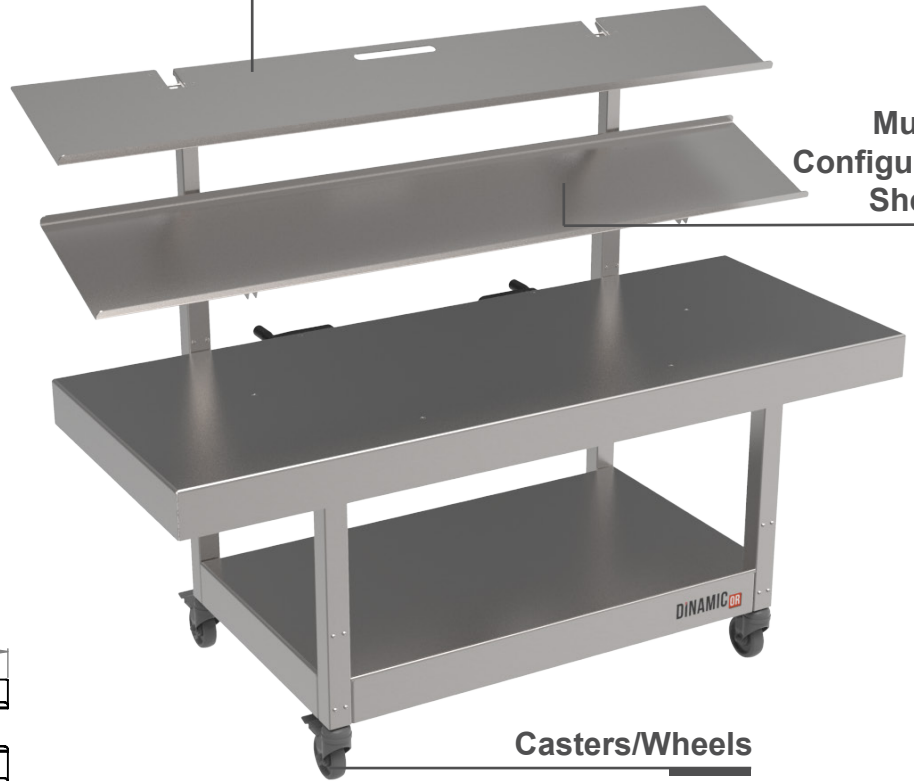

DinamicOR

68.0"L x 31.5"D x 53.5"H

Total Weight: 320 lbs

Main Surface

68.0"L x 26.3"D

31" from floor

Three Angled Surfaces

68.0"L x 11.5"D

Weight Capacity

300 lbs. Main Surface

150 lbs. Angled Surfaces

**evenly distributed*

Stainless Steel

Front View

Side View

DINAMICOR TRIPLE WIDE

SCALE: 1:25 ALL DIMENSIONS IN INCHES

DINAMIC OR
YOUR TABLE YOUR WAY