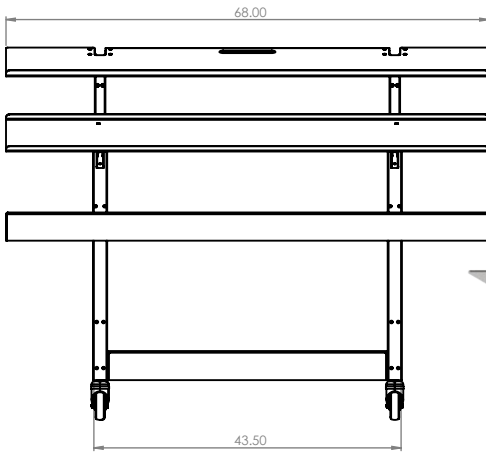

DinamicOR

68.0"L x 31.5"D x 53.5"H

Total Weight: 320 lbs

Main Surface

68.0"L x 26.3"D

31" from floor

Three Angled Surfaces

68.0"L x 11.5"D

Weight Capacity

300 lbs. Main Surface

150 lbs. Angled Surfaces

**evenly distributed*

Stainless Steel

Front View

Side View

DINAMICOR TRIPLE WIDE

SCALE: 1:25 ALL DIMENSIONS IN INCHES

DINAMIC OR
YOUR TABLE YOUR WAY