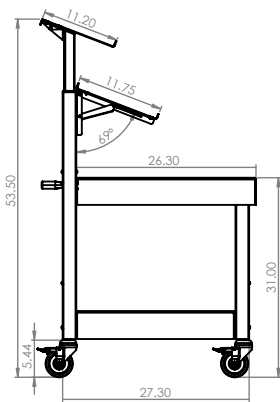

DinamicOR

68.0"L x 31.5"D x 53.5"H

Total Weight: 320 lbs

Main Surface

68.0"L x 26.3"D

31" from floor

Three Angled Surfaces

68.0"L x 11.5"D

Weight Capacity

300 lbs. Main Surface

150 lbs. Angled Surfaces

**evenly distributed*

Stainless Steel

Front View

Side View

DINAMICOR TRIPLE WIDE

SCALE: 1:25 ALL DIMENSIONS IN INCHES

DINAMIC OR
YOUR TABLE YOUR WAY